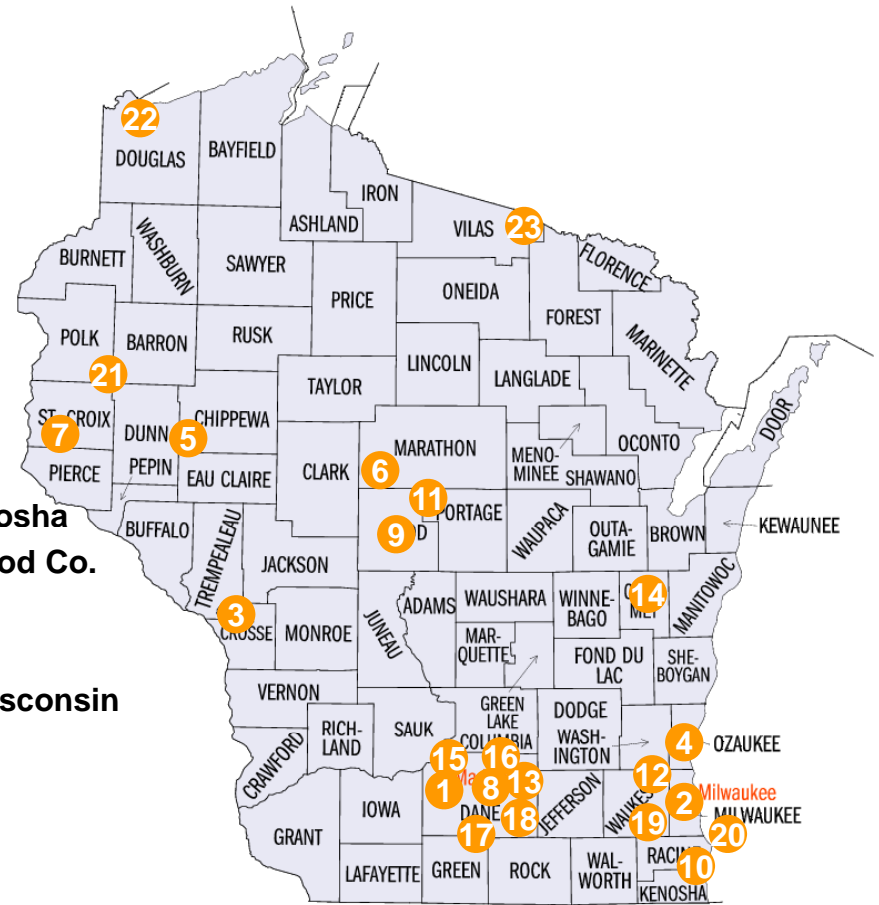

Wisconsin Angel Networks and Funds

1. Wisconsin Investment Partners, LLC
2. Silicon Pastures
3. Origin Investment Group, LLC
4. Golden Angels Network
5. Chippewa Valley Angel Network
6. Marshfield Investment Partners, LLC
7. St. Croix Valley Angel Network, Inc.
8. Phenomenelle Angels
9. *Undisclosed group*
10. Pennies From Heaven
11. Central Wisconsin Business Angels
12. Women Angels
13. Kegonsa Capital Fund
14. NEW Capital Fund, LP
15. Badger Alumni Capital Network
16. DaneVest Tech Fund I
17. Continuum Investment Partners
18. Capvest Venture Fund
19. Capital Midwest Fund
20. Successful Entrepreneur Investors
21. New Richmond Angel Investment Network
22. Lake Superior Angel Network
23. Northwoods Angels

- Madison
- Milwaukee
- La Crosse
- Milwaukee
- Eau Claire
- Marshfield
- River Falls
- Madison
- Wausau
- Racine / Kenosha
- Portage / Wood Co.
- Milwaukee
- Fitchburg
- Northeast Wisconsin
- Madison
- Madison
- Madison
- Madison
- Milwaukee
- Milwaukee
- New Richmond
- Lake Superior Region
- Vilas county